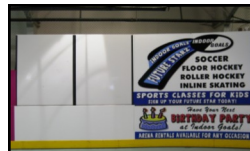

Dasher Board Advertising Rates

Dimensions: 10' x 35"

1 Year: \$800
2 Years: \$1500
3 Years: \$2100

Dimensions: 10' x 72"

1 Year: \$1000
2 Years: \$1800
3 Years: \$2400

Dimensions: 10' x 10"

1 Year: \$1500
2 Years: \$2750
3 Years: \$3500